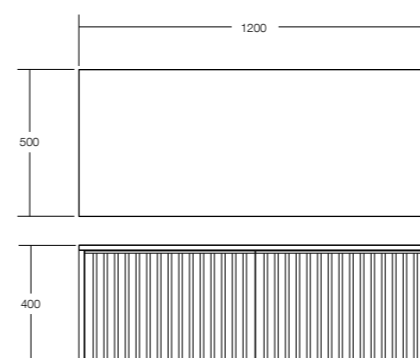

Ritmo 820 cabinet in Satin White & Père oval above counter basin

RITMO 820 CABINET

820 W x 500 D x 400 H

RITMO 1000 CABINET

1000 W x 500 D x 400 H

RITMO 1200 CABINET

1200 W x 500 D x 400 H

RITMO 1600 CABINET