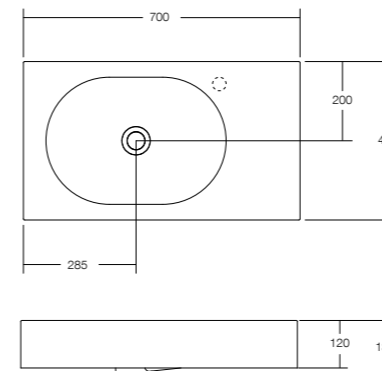

ARKI 470 BASIN
470 W x 300 D x 100 H

ARKI 700 BASIN
700 W x 400 D x 120 H

ARKI 900 BASIN
900 W x 400 D x 120 H

	Wall mount	Above counter	Left hand bowl	Right hand bowl	0 or 1 tap hole	Overflow	Includes p/chrome plug & waste	White plug & waste (sold separately)
Arki 470	✓	✓	N/A	N/A	✓	✓	✓	✓
Arki 700	✓	✓	✓	✓	✓	✓	✓	✓
Arki 900	✓	✓	✓	✓	✓	✓	✓	✓