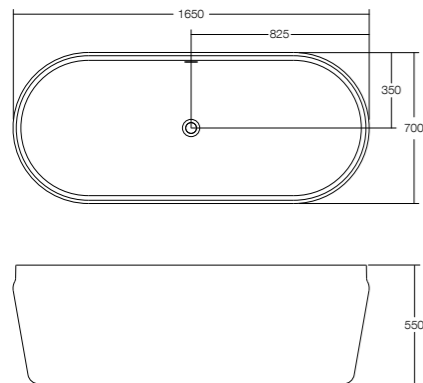

BATH SOLID SURFACE MATT WHITE

LATIS 1650 OVAL BATH 1650 W x 700 D x 550 H

Overflow
Inc waste & white solid surface plug