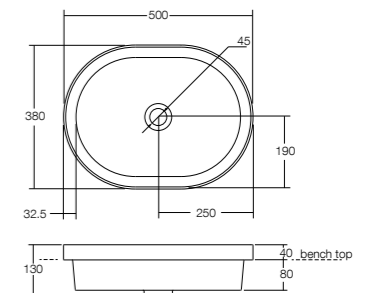

The juxtaposition creates stunning basins with light proportions and beautiful detailing.

Père round semi inset basin

Père oval above counter basin

PÈRE

BASIN
SOLID SURFACE MATT WHITE

PÈRE 380 ABOVE COUNTER BASIN
380 W x 380 D x 120H

PÈRE 500 ABOVE COUNTER BASIN
500 W x 380 D x 120H

PÈRE 380 SEMI INSET BASIN
380 W x 380 D x 40H

PÈRE 500 SEMI INSET BASIN
500 W x 380 D x 40 H

Basin Features:

- Above counter or semi inset options
- Architectural style
- Includes p/c plug & waste
- White plug sold separately
- Softskin colours available