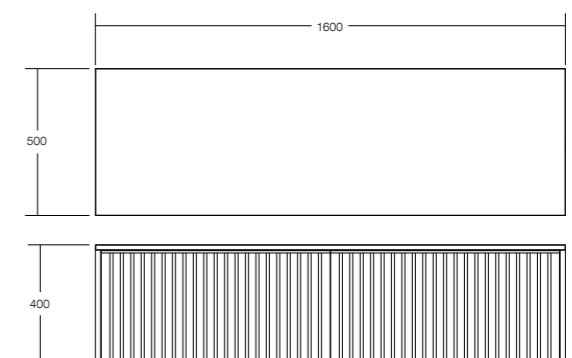

RITMO 1600 CABINET

1600 W x 500 D x 400 H