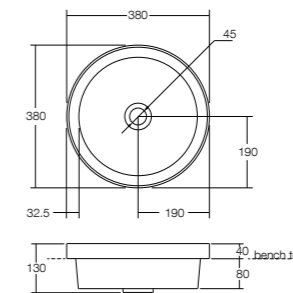

PÈRE 380 SEMI INSET BASIN
380 W x 380 D x 40H