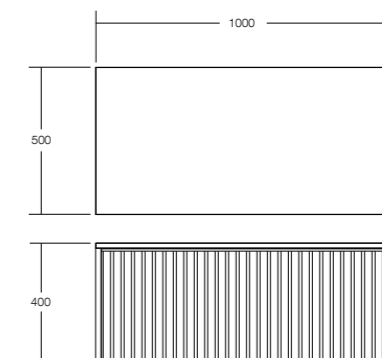

Ritmo 820 cabinet in Satin White & Père oval above counter basin

RITMO 820 CABINET

820 W x 500 D x 400 H

RITMO 1000 CABINET

1000 W x 500 D x 400 H

RITMO 1200 CABINET

1200 W x 500 D x 400 H

RITMO 1600 CABINET