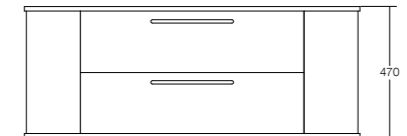

550 single basin
750 single basin

LUNE 1200 CURVED CABINET

1200 W x 400 D x 470 H

Lune 1200 curved cabinet suits:

550 single offset basin
750 single offset basin
1200 double basin

Furniture Features:

Australian made
Wall mounted
Soft close drawer/s
Bevelled finger pull
Mitred details