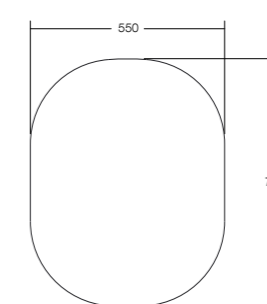

LILLI 550 MIRROR