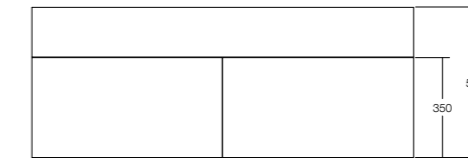

CDESIGN 1330 DOUBLE CABINET

1330 W x 430 D x 350 H