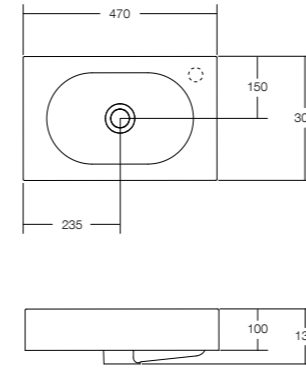

ARKI 470 BASIN
470 W x 300 D x 100 H

ARKI 700 BASIN
700 W x 400 D x 120 H

ARKI 900 BASIN
900 W x 400 D x 120 H

	Wall mount	Above counter	Left hand bowl	Right hand bowl	0 or 1 tap hole	Overflow	Includes p/chrome plug & waste	White plug & waste (sold separately)
Arki 470	✓	✓	N/A	N/A	✓	✓	✓	✓
Arki 700	✓	✓	✓	✓	✓	✓	✓	✓
Arki 900	✓	✓	✓	✓	✓	✓	✓	✓