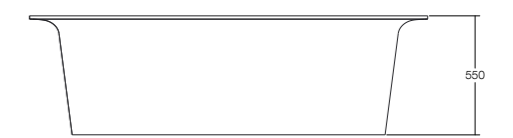

BATH

SOLID SURFACE MATT WHITE

LILLI FREESTANDING BATH

1800 W x 950 D x 550 H