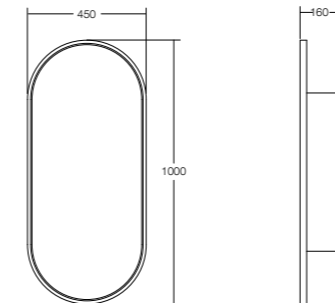

LUNE 450 MIRROR WITH CABINET

2pac white and copper free mirror