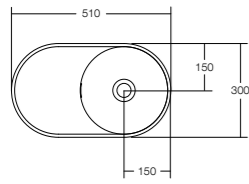

Lune freestanding bath

LUNE

BASIN

SOLID SURFACE MATT WHITE

LUNE 510 BASIN

510 W x 300 D x 110 H

LUNE 550 BASIN

550 W x 400 D x 150 H

LUNE 750 BASIN

750 W x 400 D x 150 H

LUNE 1200 BASIN

1200 W x 400 D x 150 H

	Wall mount	Above counter	Left hand bowl	Right hand bowl	0 or 1 tap hole	Overflow	Includes waste & white plug
Lune 510	✓	✓	✓	✓	✓	✓	✓
Lune 550	X	✓	✓	✓	✓	✓	✓
Lune 750	✓	✓	✓	✓	✓	✓	✓
Lune 1200	✓	✓	N/A	N/A	✓	✓	✓