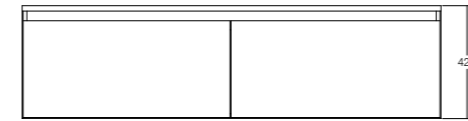

LUNE 800 CABINET

800 W x 480 D x 420 H

Lune 800 cabinet suits:

550 single basin
750 single basin

LUNE 1600 CABINET

1600 W x 480 D x 420 H

Lune 1600 cabinet suits:

550 single offset basin
550 double basin
750 single offset basin
1200 double basin