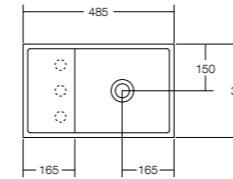

CDesign micro basin

CDesign 620 basin & 620 cabinet

CDESIGN

BASIN

SOLID SURFACE MATT WHITE

CDESIGN MICRO 485 BASIN

485 W x 300 D x 145 H

CDESIGN 1330 DOUBLE BASIN