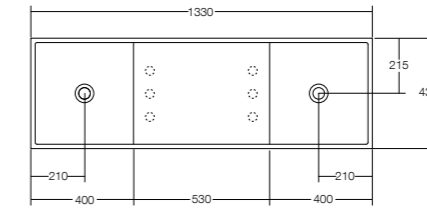

CDESIGN 1330 DOUBLE BASIN

1330 W x 430 D x 173 H