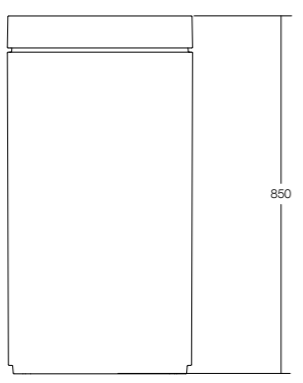

BASIN
SOLID SURFACE MATT WHITE

MONO BASIN
440 W x 440 D x 75 H

MONO BASIN & PEDESTAL
440 W x 440 D x 850 H

Important outlet requirements

Mono basin & pedestal

LUNE

A combination of organic curves and refined geometry, resulting in a contemporary yet timeless design. Introducing Lune, a collaboration with Adele Bates.