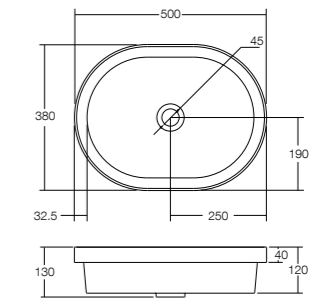

The juxtaposition creates stunning basins with light proportions and beautiful detailing.

Père round semi inset basin

Père oval above counter basin

PÈRE

BASIN
SOLID SURFACE MATT WHITE

PÈRE 380 ABOVE COUNTER BASIN
380 W x 380 D x 120H

PÈRE 500 ABOVE COUNTER BASIN
500 W x 380 D x 120H

PÈRE 380 SEMI INSET BASIN
380 W x 380 D x 40H

PÈRE 500 SEMI INSET BASIN
500 W x 380 D x 40 H

Basin Features:

- Above counter or semi inset options
- Architectural style
- Includes p/c plug & waste
- White plug sold separately
- Softskin colours available