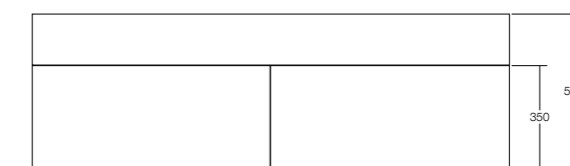

CDESIGN MICRO 485 CABINET

485 W x 300 D x 280 H
*Pull down door

CDESIGN 1330 DOUBLE CABINET

1330 W x 430 D x 350 H

CDESIGN 620 CABINET

620 W x 430 D x 350 H

CDESIGN 1620 DOUBLE CABINET

1620 W x 430 D x 350 H