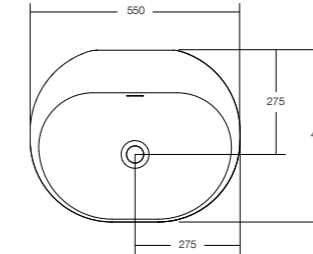

LILLI

BASIN

SOLID SURFACE MATT WHITE

LILLI 400 BASIN

400 W x 325 D x 150 H

LILLI 550 BASIN

550 W x 450 D x 150 H

BATH