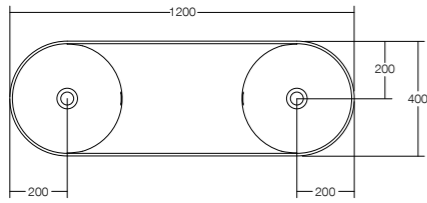

Lune freestanding bath

LUNE

BASIN

SOLID SURFACE MATT WHITE

LUNE 510 BASIN

510 W x 300 D x 110 H

LUNE 550 BASIN

550 W x 400 D x 150 H

LUNE 750 BASIN

750 W x 400 D x 150 H

LUNE 1200 BASIN

1200 W x 400 D x 150 H

	Wall mount	Above counter	Left hand bowl	Right hand bowl	0 or 1 tap hole	Overflow	Includes waste & white plug
Lune 510	✓	✓	✓	✓	✓	✓	✓
Lune 550	X	✓	✓	✓	✓	✓	✓
Lune 750	✓	✓	✓	✓	✓	✓	✓
Lune 1200	✓	✓	N/A	N/A	✓	✓	✓