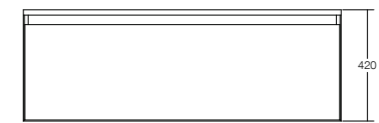

LUNE 800 CABINET

800 W x 480 D x 420 H

Lune 800 cabinet suits:

550 single basin
750 single basin

LUNE 1600 CABINET

1600 W x 480 D x 420 H

Lune 1600 cabinet suits:

550 single offset basin
550 double basin
750 single offset basin
1200 double basin

550 single basin
750 single basin

LUNE 1200 CURVED CABINET

1200 W x 400 D x 470 H

Lune 1200 curved cabinet suits:

550 single offset basin
750 single offset basin
1200 double basin

Furniture Features:

Australian made
Wall mounted
Soft close drawer/s
Bevelled finger pull
Mitred details