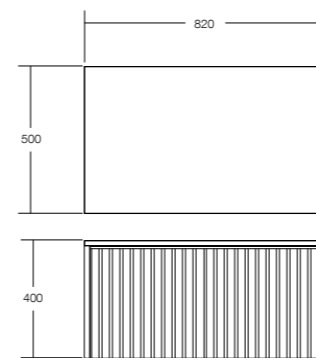

Ritmo 820 cabinet in Satin White & Père oval above counter basin

RITMO 820 CABINET

820 W x 500 D x 400 H

RITMO 1000 CABINET

1000 W x 500 D x 400 H

RITMO 1200 CABINET

1200 W x 500 D x 400 H

RITMO 1600 CABINET