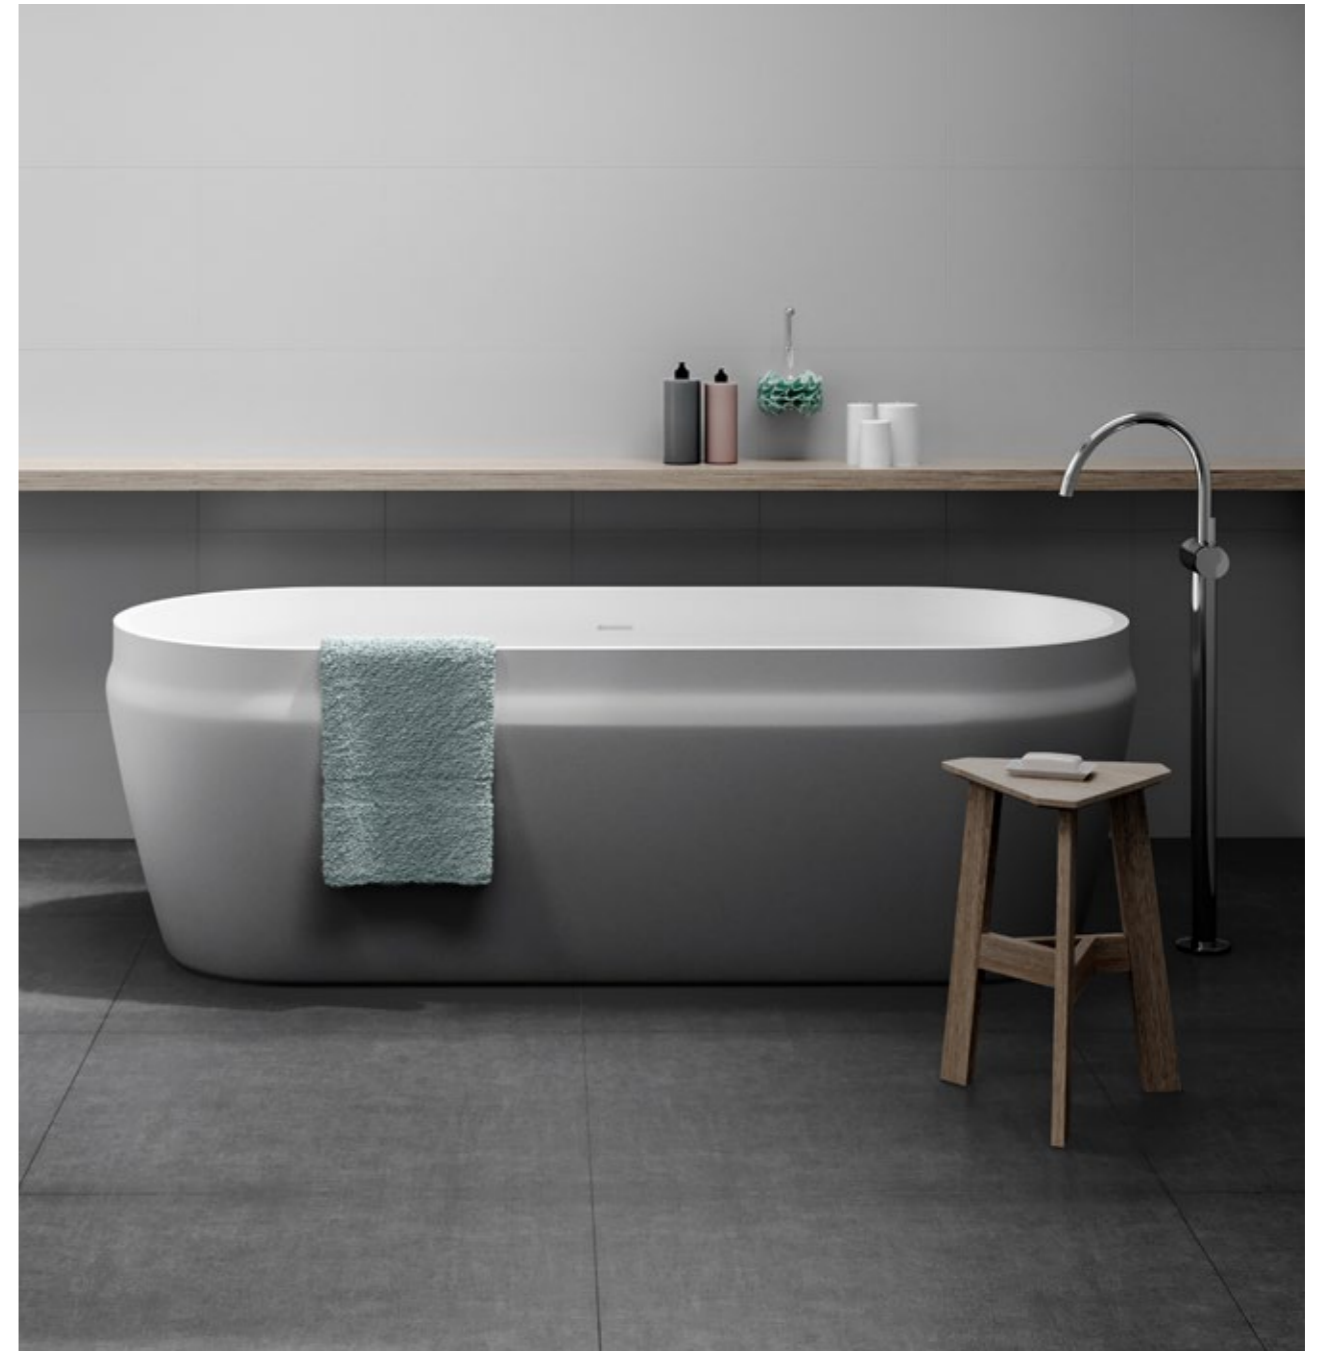

Latis 1650 oval bath