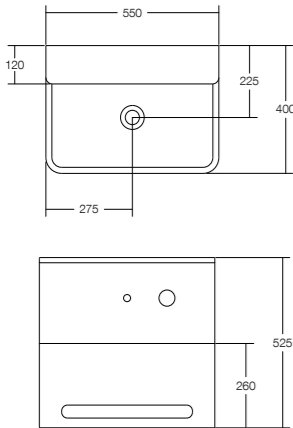

With its deep, practical bowl, Vision strikes the perfect balance between form and function.

Vision wall basin with shelf, splashback and towel rail

VISION

BASIN
SOLID SURFACE MATT WHITE

VISION ABOVE COUNTER BASIN
550 W x 400 D x 260 H

VISION WALL BASIN
550 W x 400 D x 260 H

VISION WALL BASIN W TOWEL RAIL
550 W x 400 D x 260 H

VISION WALL BASIN W SPLASH BACK & TOWEL RAIL
550 W x 400 D x 525 H

VISION WALL BASIN W SHELF, SPLASHBACK & TOWEL RAIL
550 W x 400 D x 525 H