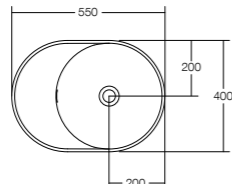

Lune freestanding bath

LUNE

BASIN

SOLID SURFACE MATT WHITE

LUNE 510 BASIN

510 W x 300 D x 110 H

LUNE 550 BASIN

550 W x 400 D x 150 H

LUNE 750 BASIN

750 W x 400 D x 150 H

LUNE 1200 BASIN

1200 W x 400 D x 150 H

	Wall mount	Above counter	Left hand bowl	Right hand bowl	0 or 1 tap hole	Overflow	Includes waste & white plug
Lune 510	✓	✓	✓	✓	✓	✓	✓
Lune 550	X	✓	✓	✓	✓	✓	✓
Lune 750	✓	✓	✓	✓	✓	✓	✓
Lune 1200	✓	✓	N/A	N/A	✓	✓	✓