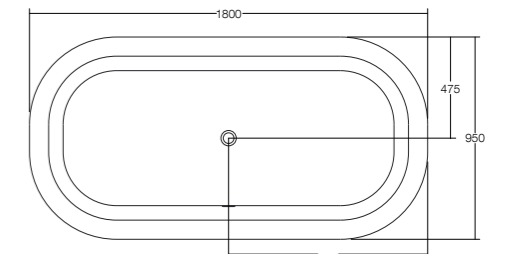

BATH

SOLID SURFACE MATT WHITE

LILLI FREESTANDING BATH

1800 W x 950 D x 550 H