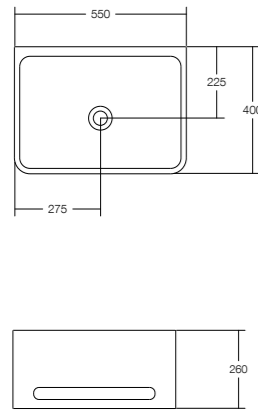

With its deep, practical bowl, Vision strikes the perfect balance between form and function.

Vision wall basin with shelf, splashback and towel rail

VISION

BASIN
SOLID SURFACE MATT WHITE

VISION ABOVE COUNTER BASIN
550 W x 400 D x 260 H

VISION WALL BASIN
550 W x 400 D x 260 H

VISION WALL BASIN W TOWEL RAIL
550 W x 400 D x 260 H

VISION WALL BASIN W SPLASH BACK & TOWEL RAIL
550 W x 400 D x 525 H

VISION WALL BASIN W SHELF, SPLASHBACK & TOWEL RAIL
550 W x 400 D x 525 H