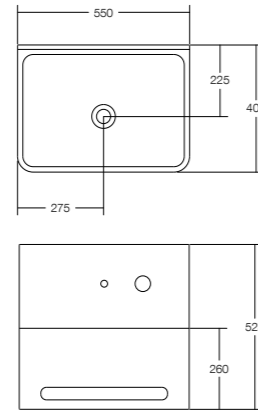

With its deep, practical bowl, Vision strikes the perfect balance between form and function.

Vision wall basin with shelf, splashback and towel rail

VISION

BASIN
SOLID SURFACE MATT WHITE

VISION ABOVE COUNTER BASIN
550 W x 400 D x 260 H

VISION WALL BASIN
550 W x 400 D x 260 H

VISION WALL BASIN W TOWEL RAIL
550 W x 400 D x 260 H

VISION WALL BASIN W SPLASH BACK & TOWEL RAIL
550 W x 400 D x 525 H

VISION WALL BASIN W SHELF, SPLASHBACK & TOWEL RAIL
550 W x 400 D x 525 H