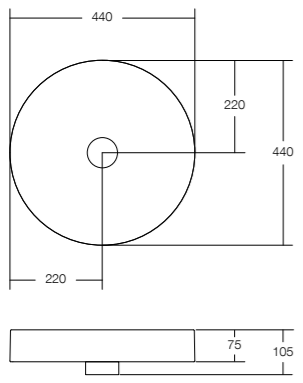

MONO

The clean lines and elegant shallow vessel show a restrained aesthetic that still retains a powerful presence, ideal for the modern bathroom.

Basin Features:

- Overflow
- Includes p/c plug & waste
- White plug sold separately
- Softskin colours available

BASIN
SOLID SURFACE MATT WHITE

MONO BASIN
440 W x 440 D x 75 H

MONO BASIN & PEDESTAL
440 W x 440 D x 850 H