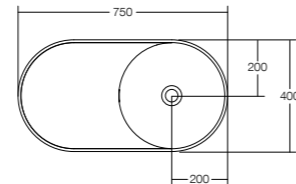

Lune freestanding bath

LUNE

BASIN

SOLID SURFACE MATT WHITE

LUNE 510 BASIN

510 W x 300 D x 110 H

LUNE 550 BASIN

550 W x 400 D x 150 H

LUNE 750 BASIN

750 W x 400 D x 150 H

LUNE 1200 BASIN

1200 W x 400 D x 150 H

	Wall mount	Above counter	Left hand bowl	Right hand bowl	0 or 1 tap hole	Overflow	Includes waste & white plug
Lune 510	✓	✓	✓	✓	✓	✓	✓
Lune 550	X	✓	✓	✓	✓	✓	✓
Lune 750	✓	✓	✓	✓	✓	✓	✓
Lune 1200	✓	✓	N/A	N/A	✓	✓	✓