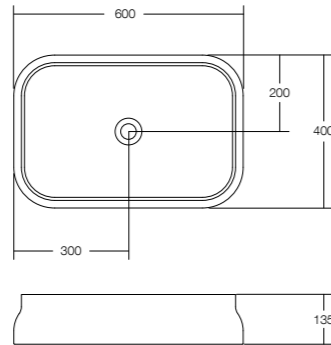

Latis round basin

Latis 1650 oval bath

LATIS

BASIN SOLID SURFACE MATT WHITE

LATIS ROUND BASIN 420 W x 420 D x 135 H

LATIS RECTANGULAR BASIN 600 W x 400 D x 135 H

Basin Features:
Above counter
Sculptural design
Includes p/c plug & waste
White plug sold separately
Softskin colours available