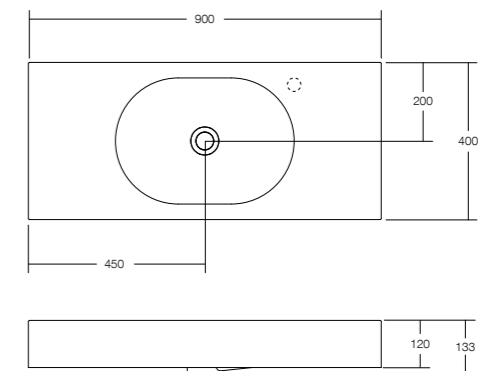

ARKI 470 BASIN
470 W x 300 D x 100 H

ARKI 700 BASIN
700 W x 400 D x 120 H

ARKI 900 BASIN
900 W x 400 D x 120 H

	Wall mount	Above counter	Left hand bowl	Right hand bowl	0 or 1 tap hole	Overflow	Includes p/chrome plug & waste	White plug & waste (sold separately)
Arki 470	✓	✓	N/A	N/A	✓	✓	✓	✓
Arki 700	✓	✓	✓	✓	✓	✓	✓	✓
Arki 900	✓	✓	✓	✓	✓	✓	✓	✓