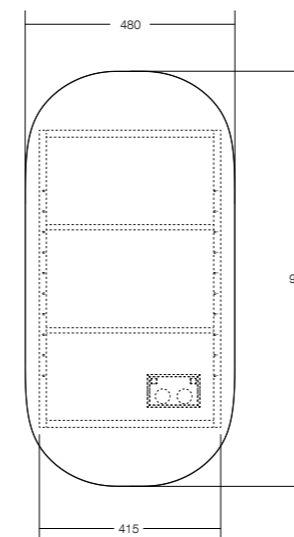

LILLI 480 MIRROR CABINET