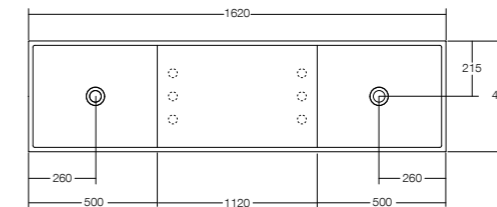

1330 W x 430 D x 173 H

CDESIGN 620 BASIN

620 W x 430 D x 173 H

CDESIGN 1620 DOUBLE BASIN

1620 W x 430 D x 173 H

CABINET

CABINET FINISHES

Colour Satin White