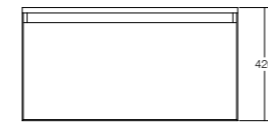

LUNE 800 CABINET

800 W x 480 D x 420 H

Lune 800 cabinet suits:

550 single basin
750 single basin

LUNE 1600 CABINET

1600 W x 480 D x 420 H

Lune 1600 cabinet suits:

550 single offset basin
550 double basin
750 single offset basin
1200 double basin