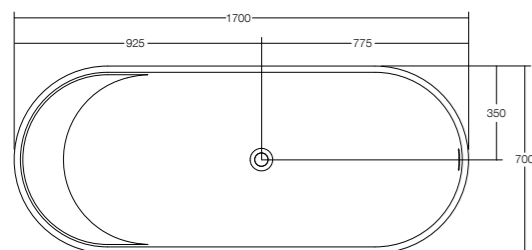

LUNE FREESTANDING BATH

1700 W x 700 D x 600 H