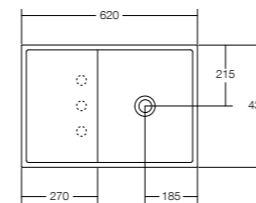

CDESIGN 620 BASIN

620 W x 430 D x 173 H