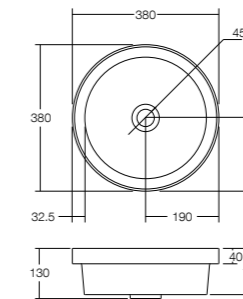

The juxtaposition creates stunning basins with light proportions and beautiful detailing.

Père round semi inset basin

Père oval above counter basin

PÈRE

BASIN
SOLID SURFACE MATT WHITE

PÈRE 380 ABOVE COUNTER BASIN
380 W x 380 D x 120H

PÈRE 500 ABOVE COUNTER BASIN
500 W x 380 D x 120H

PÈRE 380 SEMI INSET BASIN
380 W x 380 D x 40H

PÈRE 500 SEMI INSET BASIN
500 W x 380 D x 40 H

Basin Features:

- Above counter or semi inset options
- Architectural style
- Includes p/c plug & waste
- White plug sold separately
- Softskin colours available