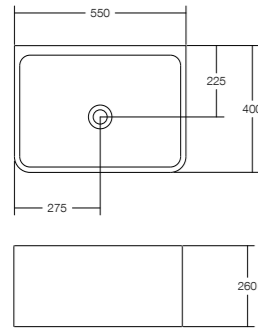

BASIN
SOLID SURFACE MATT WHITE

KL BASIN
600 W x 510 D x 100 H

Important outlet requirements

VISION

The Vision basin collection has been created with particular attention to functionality and clean, contemporary design.

With its deep, practical bowl, Vision strikes the perfect balance between form and function.

Vision wall basin with shelf, splashback and towel rail

VISION

BASIN
SOLID SURFACE MATT WHITE

VISION ABOVE COUNTER BASIN
550 W x 400 D x 260 H

VISION WALL BASIN
550 W x 400 D x 260 H

VISION WALL BASIN W TOWEL RAIL
550 W x 400 D x 260 H

VISION WALL BASIN W SPLASH BACK & TOWEL RAIL
550 W x 400 D x 525 H

VISION WALL BASIN W SHELF, SPLASHBACK & TOWEL RAIL
550 W x 400 D x 525 H