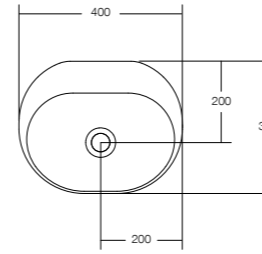

LILLI

BASIN

SOLID SURFACE MATT WHITE

LILLI 400 BASIN

400 W x 325 D x 150 H

LILLI 550 BASIN

550 W x 450 D x 150 H

BATH