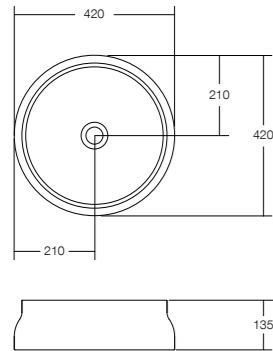

Latis round basin

Latis 1650 oval bath

LATIS

BASIN SOLID SURFACE MATT WHITE

LATIS ROUND BASIN 420 W x 420 D x 135 H

LATIS RECTANGULAR BASIN 600 W x 400 D x 135 H

Basin Features:
Above counter
Sculptural design
Includes p/c plug & waste
White plug sold separately
Softskin colours available