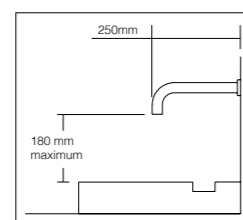

BASIN
SOLID SURFACE MATT WHITE

KL BASIN
600 W x 510 D x 100 H

Important outlet requirements

VISION

The Vision basin collection has been created with particular attention to functionality and clean, contemporary design.