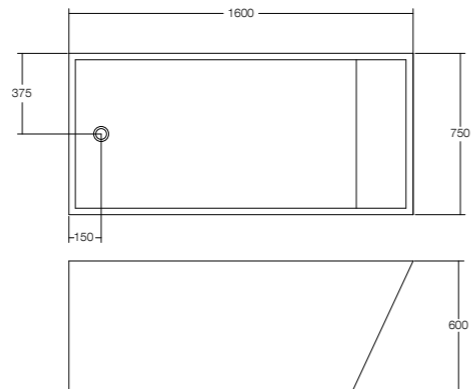

LATIS 1600 RECTANGULAR BATH 1600 W x 750 D x 600 H

Overflow
Inc waste & white solid surface plug

Latis 1600 rectangular bath