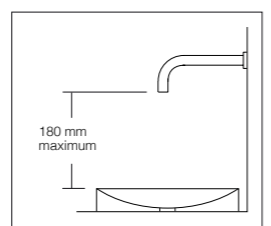

BASIN
SOLID SURFACE MATT WHITE

MONO BASIN
440 W x 440 D x 75 H

MONO BASIN & PEDESTAL
440 W x 440 D x 850 H

Important outlet requirements

Mono basin & pedestal

LUNE

A combination of organic curves and refined geometry, resulting in a contemporary yet timeless design. Introducing Lune, a collaboration with Adele Bates.