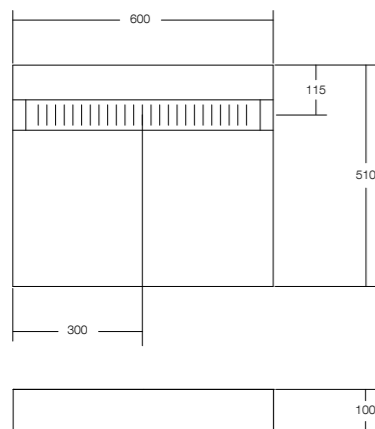

BASIN
SOLID SURFACE MATT WHITE

KL BASIN
600 W x 510 D x 100 H