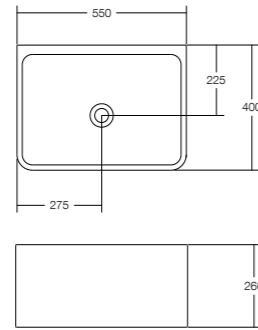

With its deep, practical bowl, Vision strikes the perfect balance between form and function.

Vision wall basin with shelf, splashback and towel rail

VISION

BASIN
SOLID SURFACE MATT WHITE

VISION ABOVE COUNTER BASIN
550 W x 400 D x 260 H

VISION WALL BASIN
550 W x 400 D x 260 H

VISION WALL BASIN W TOWEL RAIL
550 W x 400 D x 260 H

VISION WALL BASIN W SPLASH BACK & TOWEL RAIL
550 W x 400 D x 525 H

VISION WALL BASIN W SHELF, SPLASHBACK & TOWEL RAIL
550 W x 400 D x 525 H