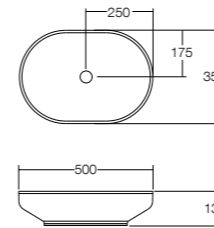

Venice

The Venice collection offers sculptural basins in solid surface white. All basins are available with Softskin colour options. Each basin is supplied with polished chrome pop up plug and waste. Solid surface white waste cap sold separately.

Basins

Venice 500

Mirrors

Furniture

Dimensions are shown in millimetres. Due to the handcrafted nature of Omvivo products measurements are subject to a +/- 5mm manufacturing tolerance.

Furniture

Designed and made in Australia, the Venice cabinets and mirrors include innovative features and hardware for sturdy and simple installation. The cabinets feature push to open drawers with divider insert and compact pvc p trap for plumbing.

Softskin

Softskin is a finish that provides a unique two tone effect available in a range of colours. With it's soft tactile surface, Softskin is a contemporary and playful way of introducing colour and contrast into your bathroom.

Custom colours also available

Finishes

Cabinet drawer

Mirror

Bench top

Select any colour from the Caesarstone® Standard or Deluxe range. Custom Caesarstone® finishes also available, enquire with your Reece sales consultant.