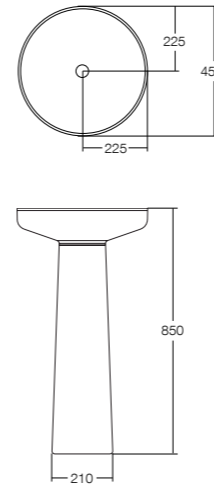

Basins

Venice 450 Pedestal