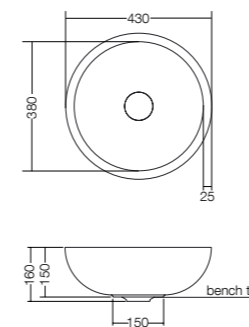

Basins

Villa 430 round
Bench mounted