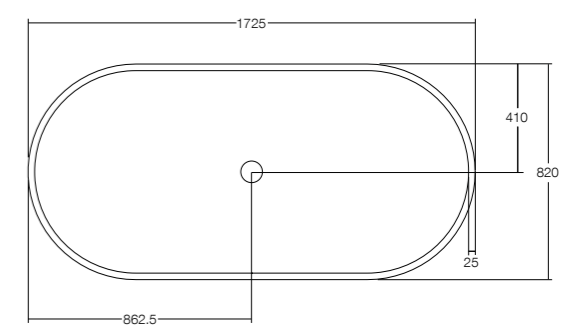

### Basins

**Villa 430 round**  
Bench mounted

**Villa 550 oval**  
Bench mounted

**Villa 600 oval with shelf**  
Bench mounted

**Villa 380 round**  
Semi inset

**Villa 485 oval**  
Semi inset

**Bath**  
Villa 1500 freestanding bath

**Villa 1725 freestanding bath**

Dimensions are shown in millimetres. Due to the handcrafted nature of Omvivo products measurements are subject to a +/- 5mm manufacturing tolerance.