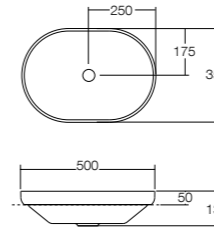

Venice 500 Semi Inset