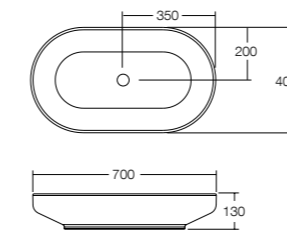

Venice

The Venice collection offers sculptural basins in solid surface white. All basins are available with Softskin colour options. Each basin is supplied with polished chrome pop up plug and waste. Solid surface white waste cap sold separately.

Basins

Venice 700

Mirrors

Furniture

Dimensions are shown in millimetres. Due to the handcrafted nature of Omvivo products measurements are subject to a +/- 5mm manufacturing tolerance.

Furniture

Designed and made in Australia, the Venice cabinets and mirrors include innovative features and hardware for sturdy and simple installation. The cabinets feature push to open drawers with divider insert and compact pvc p trap for plumbing.

Softskin

Softskin is a finish that provides a unique two tone effect available in a range of colours. With it's soft tactile surface, Softskin is a contemporary and playful way of introducing colour and contrast into your bathroom.

Custom colours also available

Finishes

Cabinet drawer

Mirror

Bench top

Select any colour from the Caesarstone® Standard or Deluxe range. Custom Caesarstone® finishes also available, enquire with your Reece sales consultant.