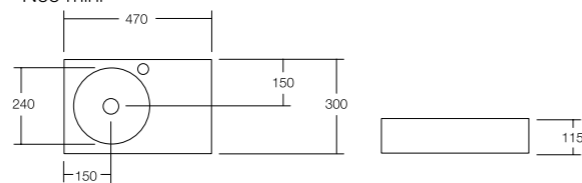

Handle

Basins

Neo mini