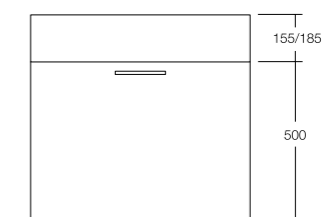

Neo 700 cabinet