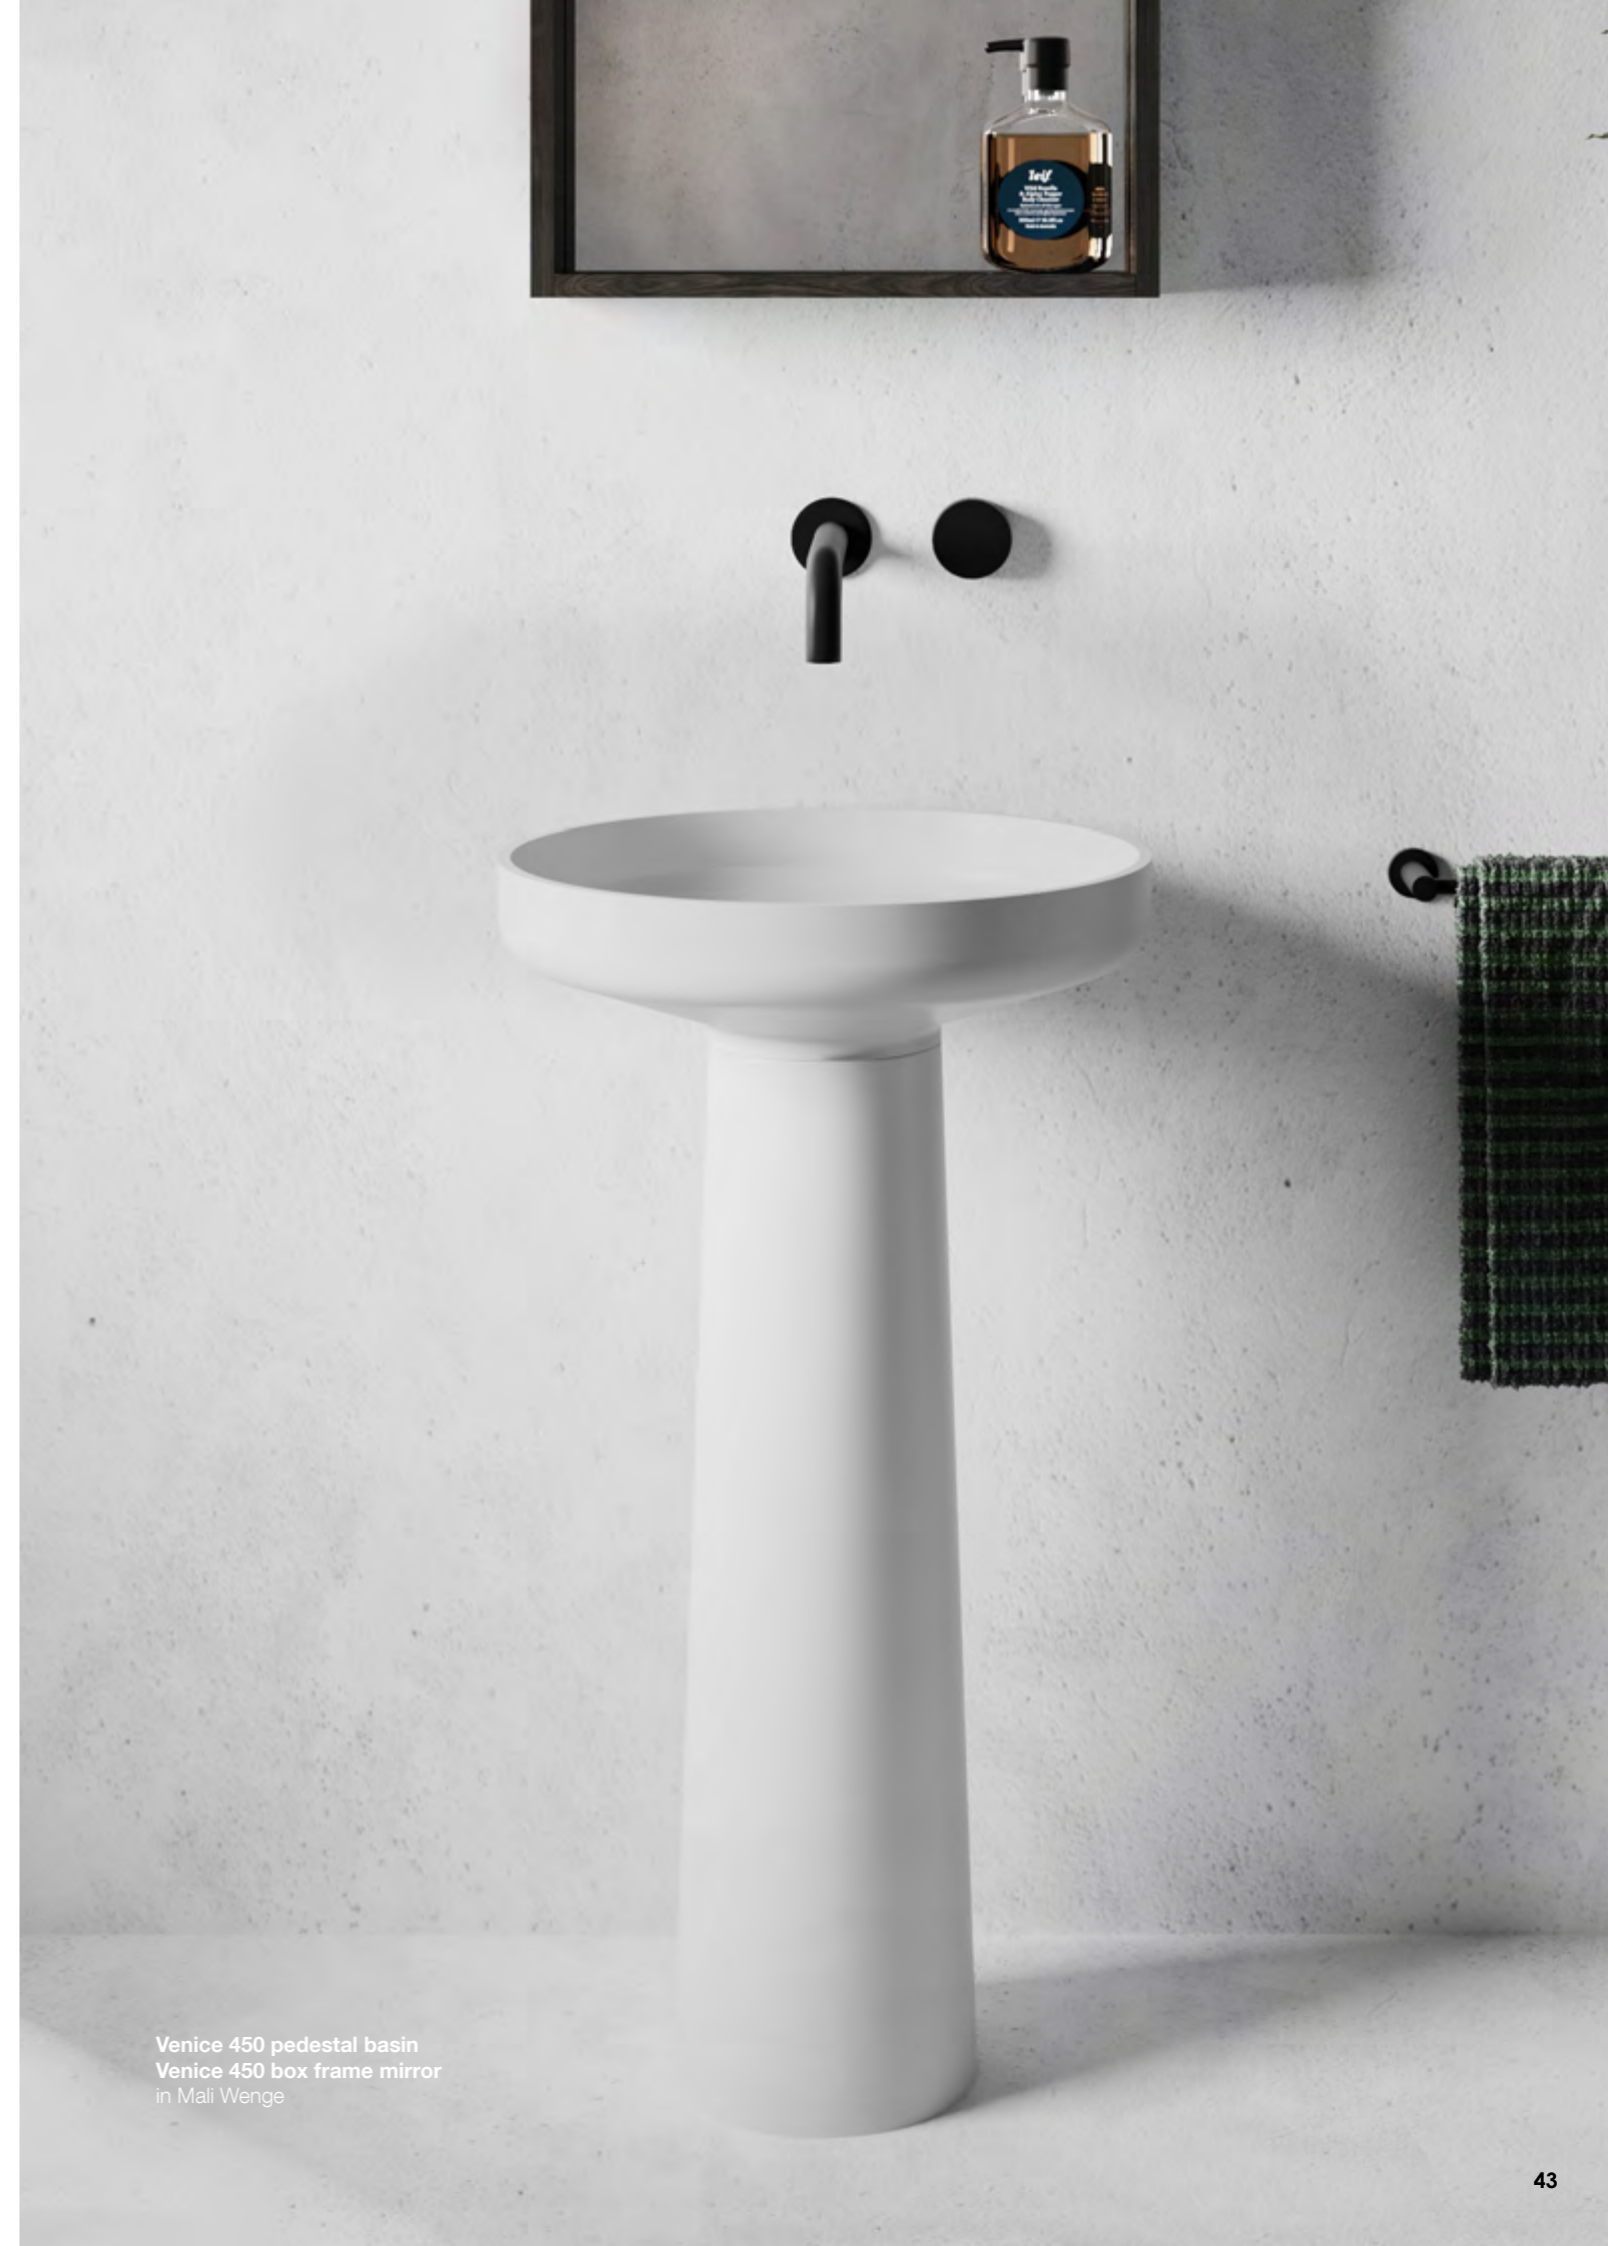

Each Omvivo basin is produced and finished by hand, ensuring consistent quality and a smooth matt surface.

CHOOSING OMVIVO SOLID SURFACE

As designers, makers and socially responsible members of the community, Omvivo is continuously exploring new opportunities and implementing new processes with regards to our sustainability practises.

We operate with design and production principles that ensure we always consider and plan for the full lifecycle of the products we create. We are especially focused on creating products that are functional, durable, and timeless in their appearance. This ensures that our product reach their maximum life span and demonstrate longevity in both materials and styling.

Our solid surface products are created using materials and processes that require a low amount of energy input at all stages of production. By doing this we are able to create products that have a low amount of embodied energy. When combined with the long life span of the products, this greatly reduces the environmental impact.

When quality solid surface products like Omvivo's eventually reach the end of their usable life they can be recycled, with the materials put back into the production process, unlike ceramic goods. This is done by rejuvenating the surface of the product, or breaking down the solid surface materials into chips and powder where it can be reformulated for use in new products.

Venice 450 pedestal basin
Venice 450 box frame mirror
in Mali Wenge