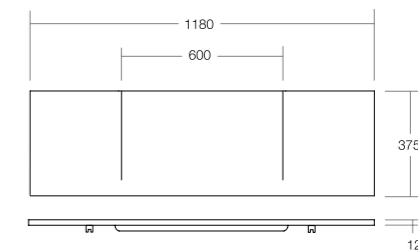

Linea 1180 single