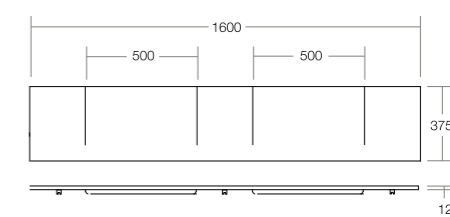

Linea 1600 double