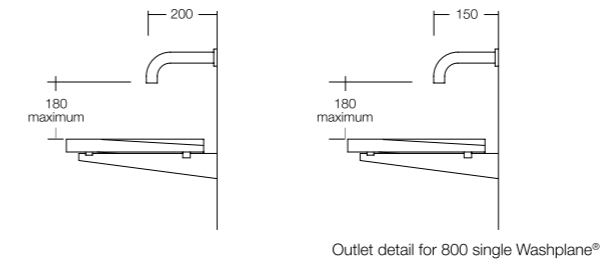

## Washplane®

The Omvivo Washplane® is one of the most luxurious bathroom fittings available and is designed to simplify, yet enhance the bathroom experience.

The Washplane® is supplied with hardware and drainage system which is installed into a cavity wall. A 150mm wall outlet for a single 800mm Washplane® and a 200mm wall outlet for all others are recommended. Outlets that have a cascade style aerator, a 5-7 liters per minute capacity and water falling at 90 degree angle directly onto the Washplane® top should be used. Each Washplane® is designed and manufactured in Australia to superior standards.