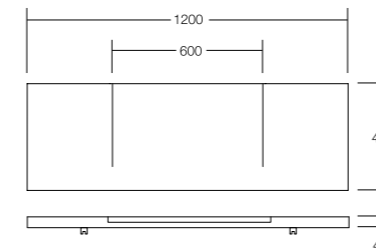

Geo 1200 single