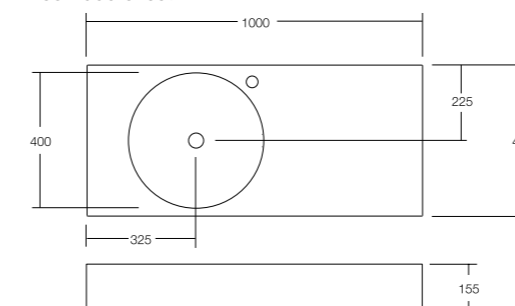

Neo 1000 offset