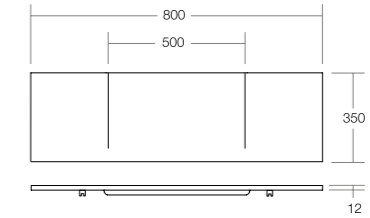

Linea 800 single