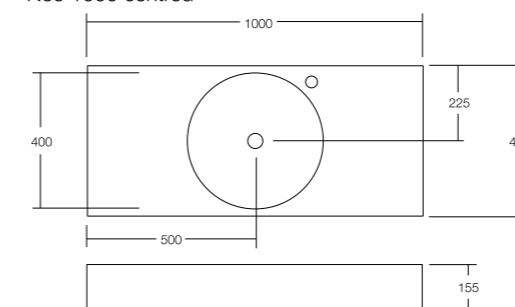

Neo 1000 centred