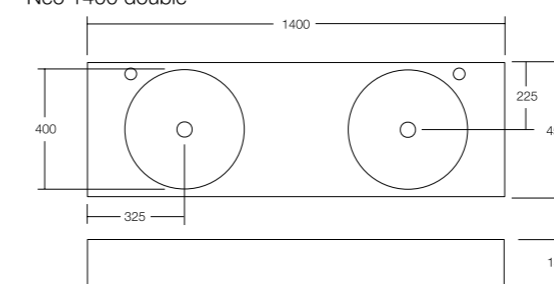

#### Neo 700 offset 12L (12 litre bowl capacity)

Note: Basin can be ordered with a left or right hand bowl  
Tap hole is located right hand side of the bowl

#### Neo 1000 centred

Note: Tap hole is located right hand side of the bowl

#### Neo 1400 double

Tap hole locations are:  
Left hand bowl, left hand tap hole  
Right hand bowl, right hand tap hole

Dimensions are shown in millimetres. Due to the handcrafted nature of Omvivo products measurements are subject to a +/- 5mm manufacturing tolerance.