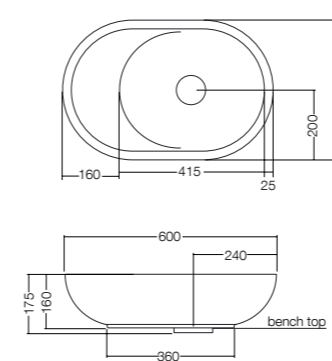

### Basins

**Villa 430 round**  
Bench mounted

**Villa 550 oval**  
Bench mounted

**Villa 600 oval with shelf**  
Bench mounted

**Villa 380 round**  
Semi inset

**Villa 485 oval**  
Semi inset

**Bath**  
Villa 1500 freestanding bath

**Villa 1725 freestanding bath**

Dimensions are shown in millimetres. Due to the handcrafted nature of Omvivo products measurements are subject to a +/- 5mm manufacturing tolerance.