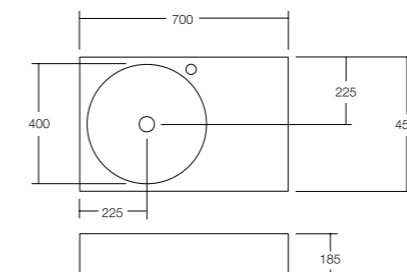

Neo 700 offset 12L (12 litre bowl capacity)