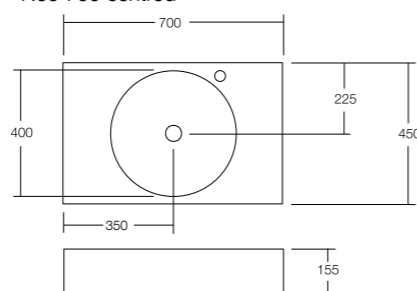

Neo 700 centred basin
Neo 700 slimline cabinet
in satin white

Neo 700 centred