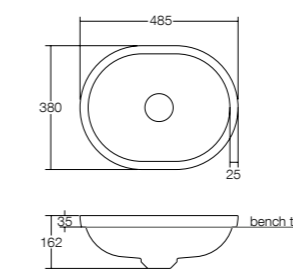

### Basins

**Villa 430 round**  
Bench mounted

**Villa 550 oval**  
Bench mounted

**Villa 600 oval with shelf**  
Bench mounted

**Villa 380 round**  
Semi inset

**Villa 485 oval**  
Semi inset

**Bath**  
Villa 1500 freestanding bath

**Villa 1725 freestanding bath**

Dimensions are shown in millimetres. Due to the handcrafted nature of Omvivo products measurements are subject to a +/- 5mm manufacturing tolerance.