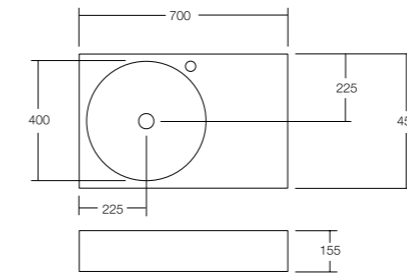

Neo 700 offset