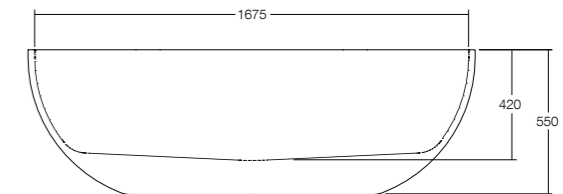

### Basins

**Villa 430 round**  
Bench mounted

**Villa 550 oval**  
Bench mounted

**Villa 600 oval with shelf**  
Bench mounted

**Villa 380 round**  
Semi inset

**Villa 485 oval**  
Semi inset

**Bath**  
Villa 1500 freestanding bath

**Villa 1725 freestanding bath**

Dimensions are shown in millimetres. Due to the handcrafted nature of Omvivo products measurements are subject to a +/- 5mm manufacturing tolerance.