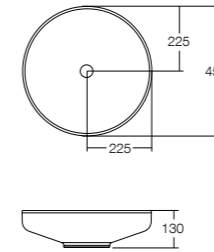

Venice

The Venice collection offers sculptural basins in solid surface white. All basins are available with Softskin colour options. Each basin is supplied with polished chrome pop up plug and waste. Solid surface white waste cap sold separately.

Basins

Venice 450

Mirrors

Furniture

Dimensions are shown in millimetres. Due to the handcrafted nature of Omvivo products measurements are subject to a +/- 5mm manufacturing tolerance.

Furniture

Designed and made in Australia, the Venice cabinets and mirrors include innovative features and hardware for sturdy and simple installation. The cabinets feature push to open drawers with divider insert and compact pvc p trap for plumbing.

Softskin

Softskin is a finish that provides a unique two tone effect available in a range of colours. With it's soft tactile surface, Softskin is a contemporary and playful way of introducing colour and contrast into your bathroom.

Custom colours also available

Finishes

Cabinet drawer

Mirror

Bench top

Select any colour from the Caesarstone® Standard or Deluxe range. Custom Caesarstone® finishes also available, enquire with your Reece sales consultant.