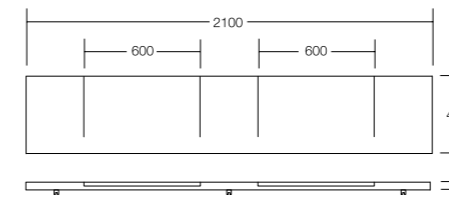

### Geo 2100 double

Dimensions are shown in millimetres. Due to the handcrafted nature of Omvivo products measurements are subject to a +/- 5mm manufacturing tolerance.