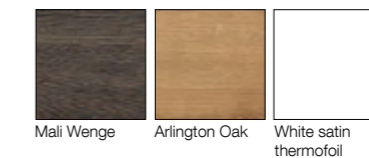

Finishes

Cabinet drawer