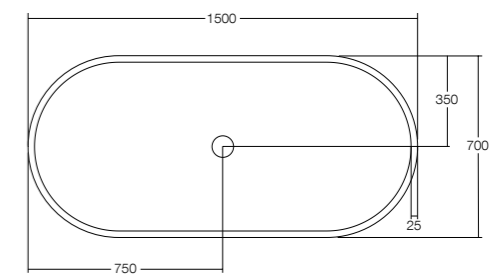

### Basins

**Villa 430 round**  
Bench mounted

**Villa 550 oval**  
Bench mounted

**Villa 600 oval with shelf**  
Bench mounted

**Villa 380 round**  
Semi inset

**Villa 485 oval**  
Semi inset

**Bath**  
Villa 1500 freestanding bath

**Villa 1725 freestanding bath**

Dimensions are shown in millimetres. Due to the handcrafted nature of Omvivo products measurements are subject to a +/- 5mm manufacturing tolerance.