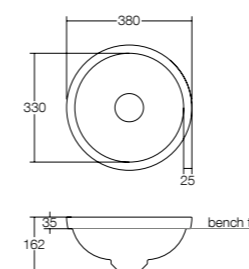

### Basins

**Villa 430 round**  
Bench mounted

**Villa 550 oval**  
Bench mounted

**Villa 600 oval with shelf**  
Bench mounted

**Villa 380 round**  
Semi inset

**Villa 485 oval**  
Semi inset

**Bath**  
Villa 1500 freestanding bath

**Villa 1725 freestanding bath**

Dimensions are shown in millimetres. Due to the handcrafted nature of Omvivo products measurements are subject to a +/- 5mm manufacturing tolerance.