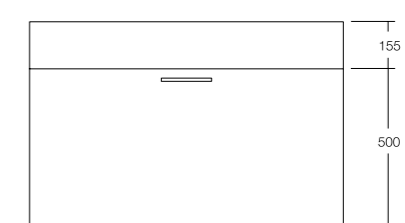

Neo 1000 cabinet