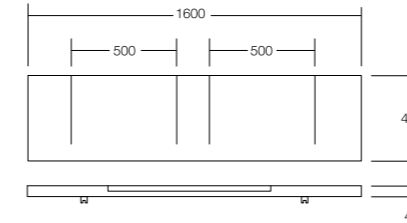

### Geo 2100 double

Dimensions are shown in millimetres. Due to the handcrafted nature of Omvivo products measurements are subject to a +/- 5mm manufacturing tolerance.