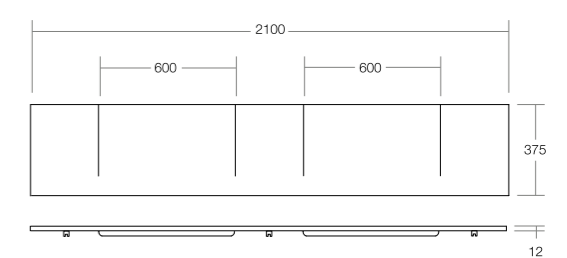

Linea 2100 double