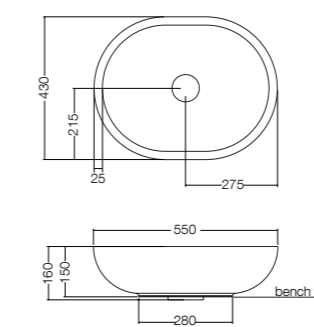

Villa 550 oval
Bench mounted