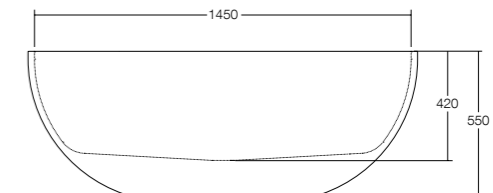

### Basins

**Villa 430 round**  
Bench mounted

**Villa 550 oval**  
Bench mounted

**Villa 600 oval with shelf**  
Bench mounted

**Villa 380 round**  
Semi inset

**Villa 485 oval**  
Semi inset

**Bath**  
Villa 1500 freestanding bath

**Villa 1725 freestanding bath**

Dimensions are shown in millimetres. Due to the handcrafted nature of Omvivo products measurements are subject to a +/- 5mm manufacturing tolerance.